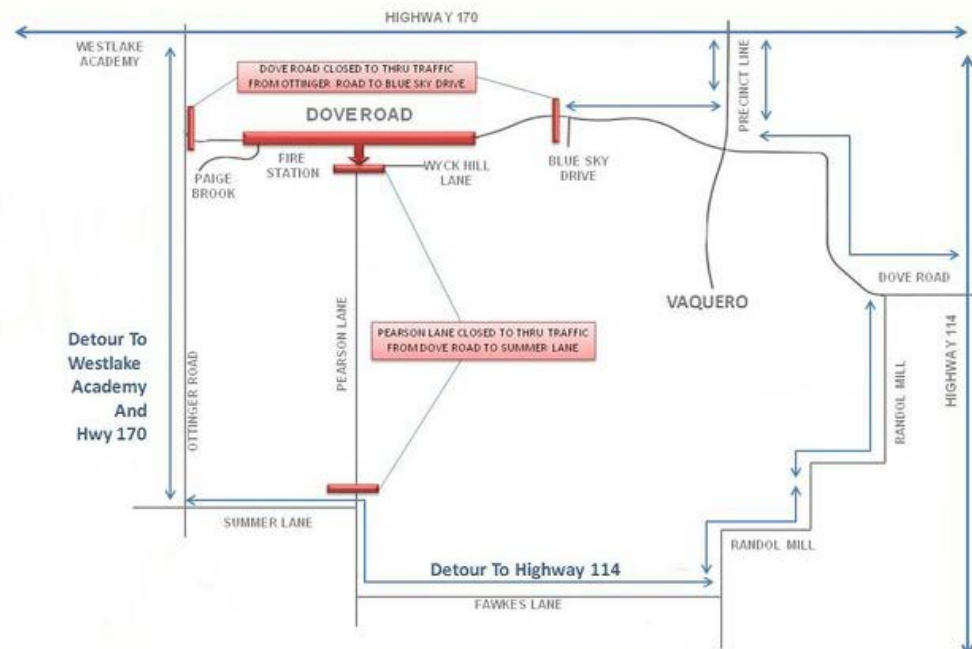

DFW METRO

Dove Road closures in Westlake kick off next week

by Diane S. W. Lee

April 10, 2012

Content

Do you like this?

Like Confirm You like this. · Insights · Error
You like thisBe the first of your friends to like this. · Insights · Error

Tweet Share Share Email ShareThis RSS Print

Courtesy Town of Westlake

Beginning next week, drivers who travel regularly on Dove Road from Ottinger Road to Blue Sky Drive will need to take a detour.

The Town of Westlake is scheduled to close Dove Road from Vaquero Golf Club to Paigebrooke subdivisions beginning Monday, April 16. Pearson Lane from Summer Lane to Dove Road will also be closed to traffic. However, property owners who live adjacent to the construction areas will be allowed access.

DFW Metro Impacts

Grapevine | Colleyville | Southlake Impacts

New Ownership: Hidden Door Medspa

Lori Dale recently opened a second location of Hidden Door Medspa, offering massage and spa services, at 420 N. Carroll Ave., Ste. 150 in Southlake. The business replaces 360 Medspa. 817-488-8384, www.hiddendoorspa.com

Answer

Drivers will be detoured to Westlake Academy and Hwy. 170, Summer Lane, Fawkes Lane to Randol Mill Avenue. Dove Road from Randol Mill Avenue to Blue Sky Drive will remain open.

The closures are expected to last about four months.