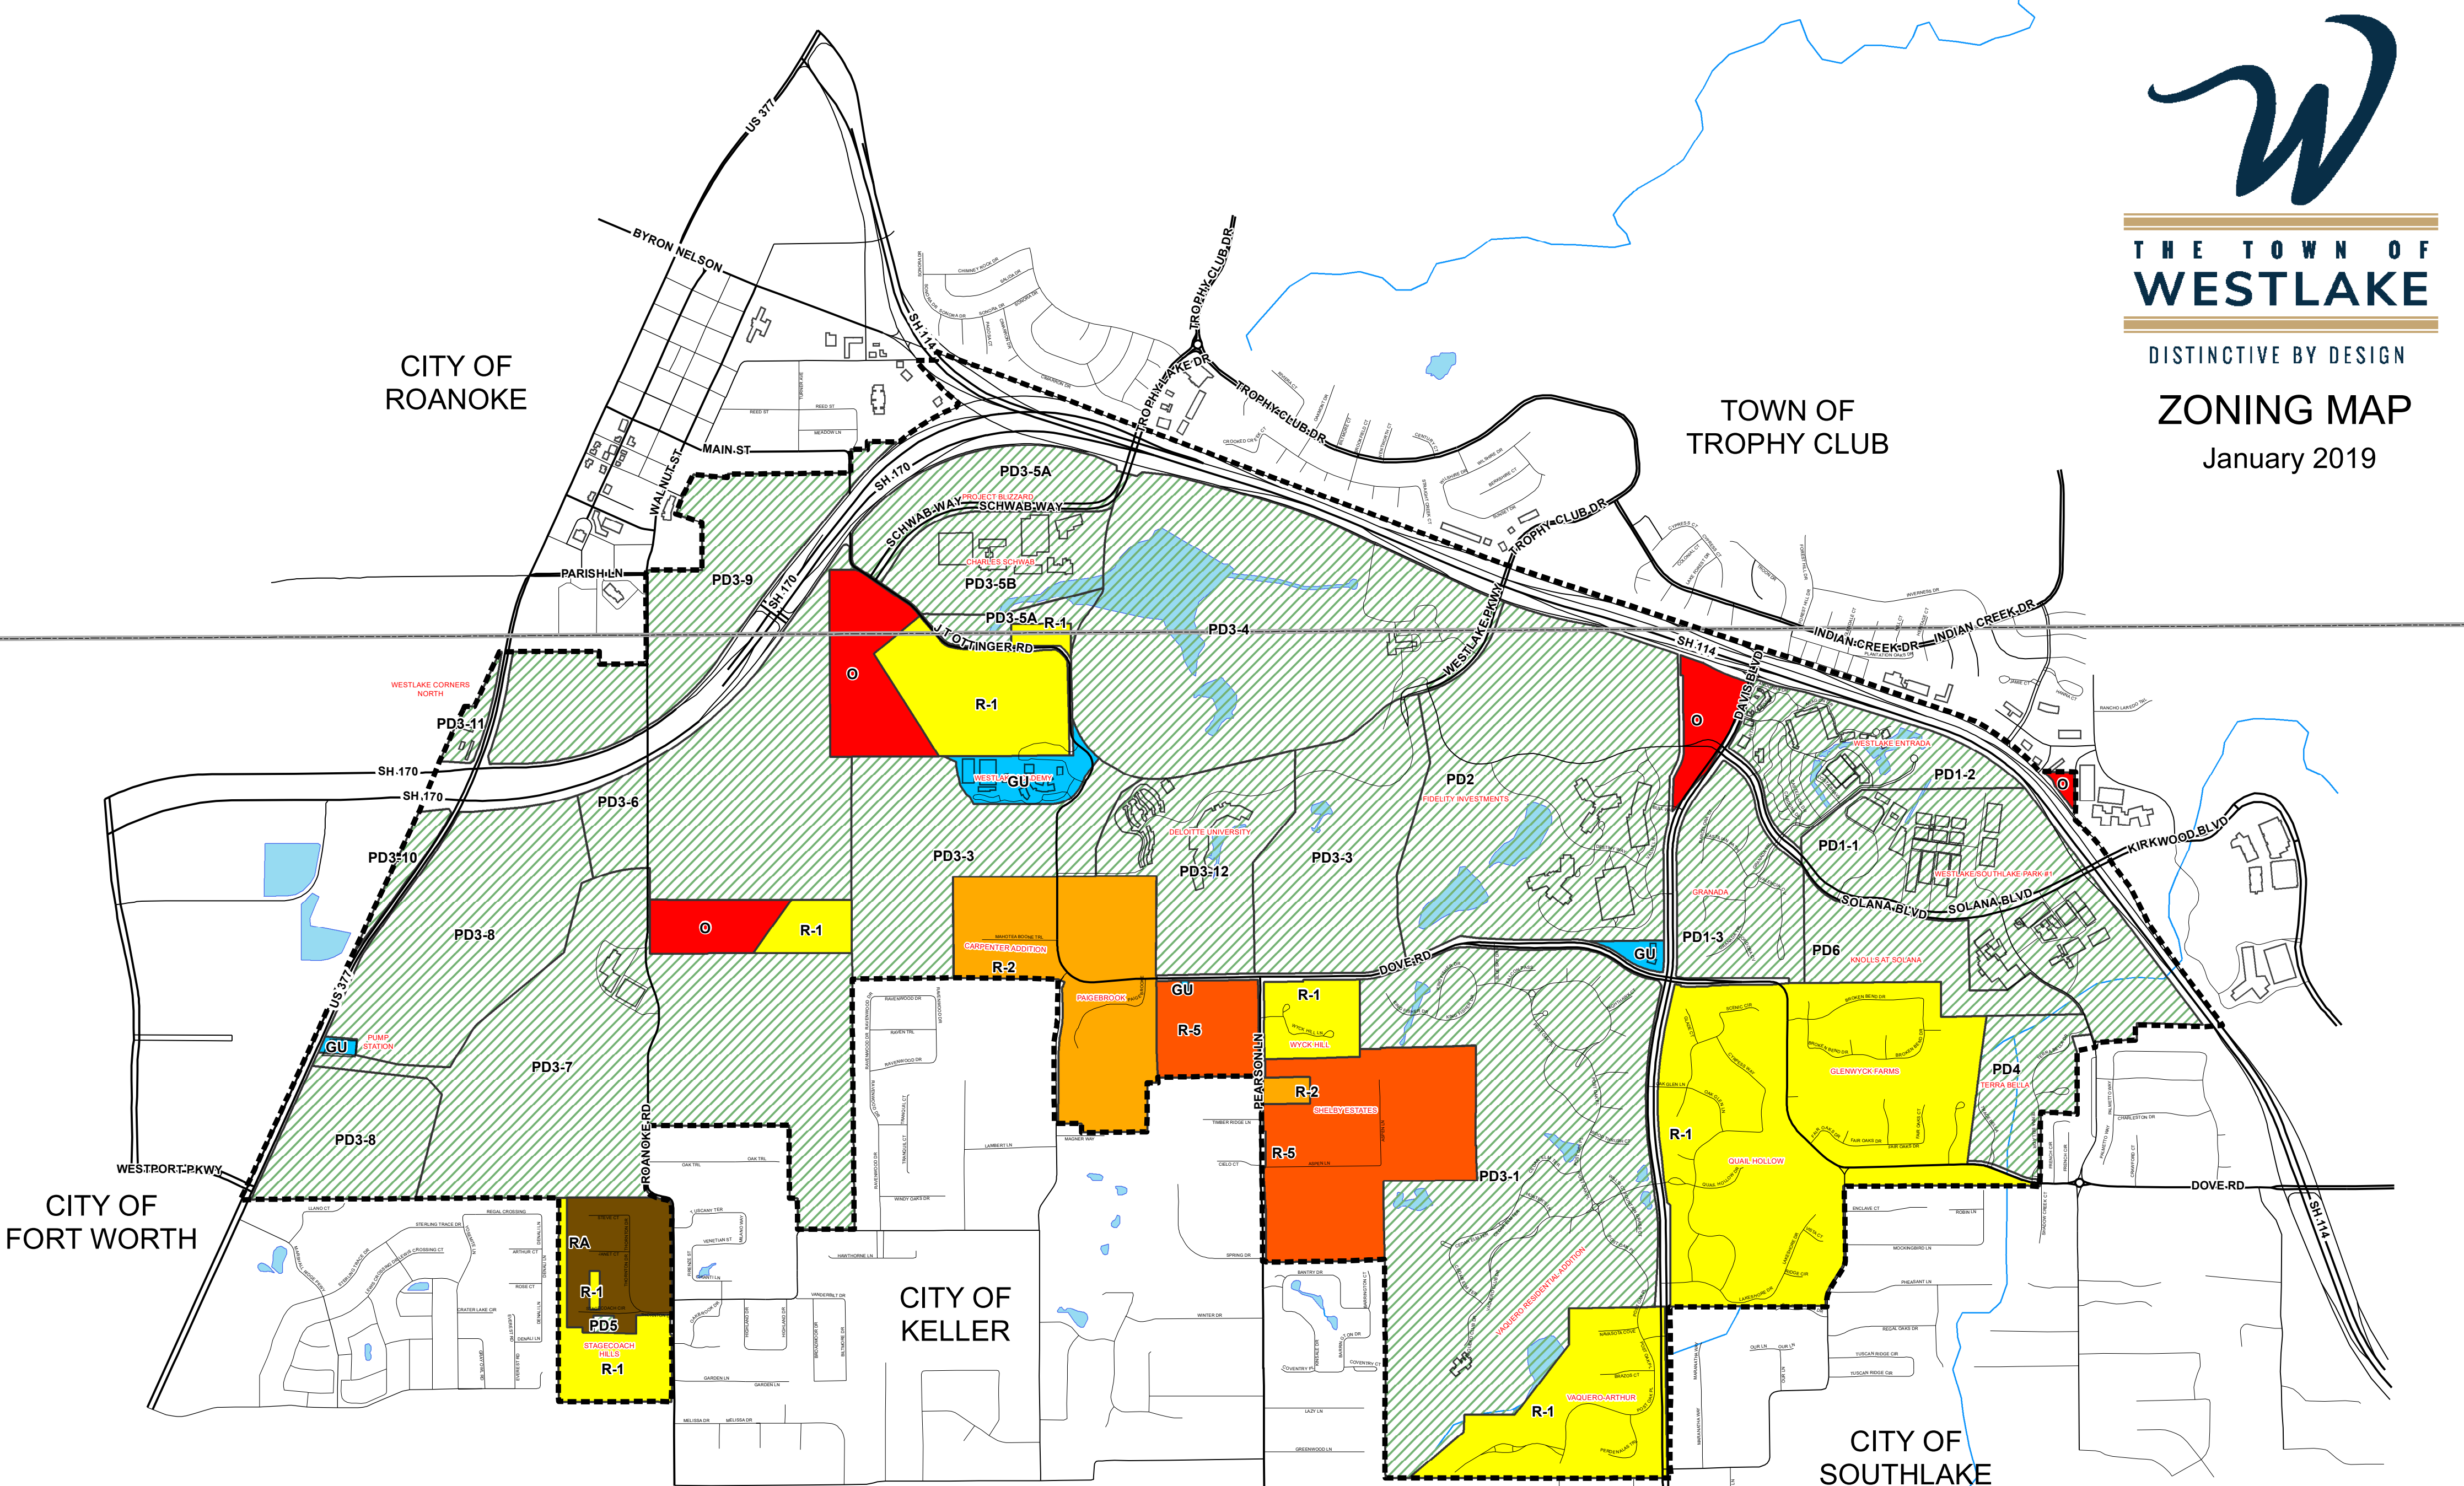

THE TOWN OF  
**WESTLAKE**

DISTINCTIVE BY DESIGN

**ZONING MAP**

January 2019

**Zoning Legend**

- |                           |                          |
|---------------------------|--------------------------|
| R-1   Estate Residential  | GU   Government Use      |
| R-2   Rural Residential   | O   Office               |
| R-5   Country Residential | PD   Planned Development |
| RA   Residential Airpark  | Town Limits              |