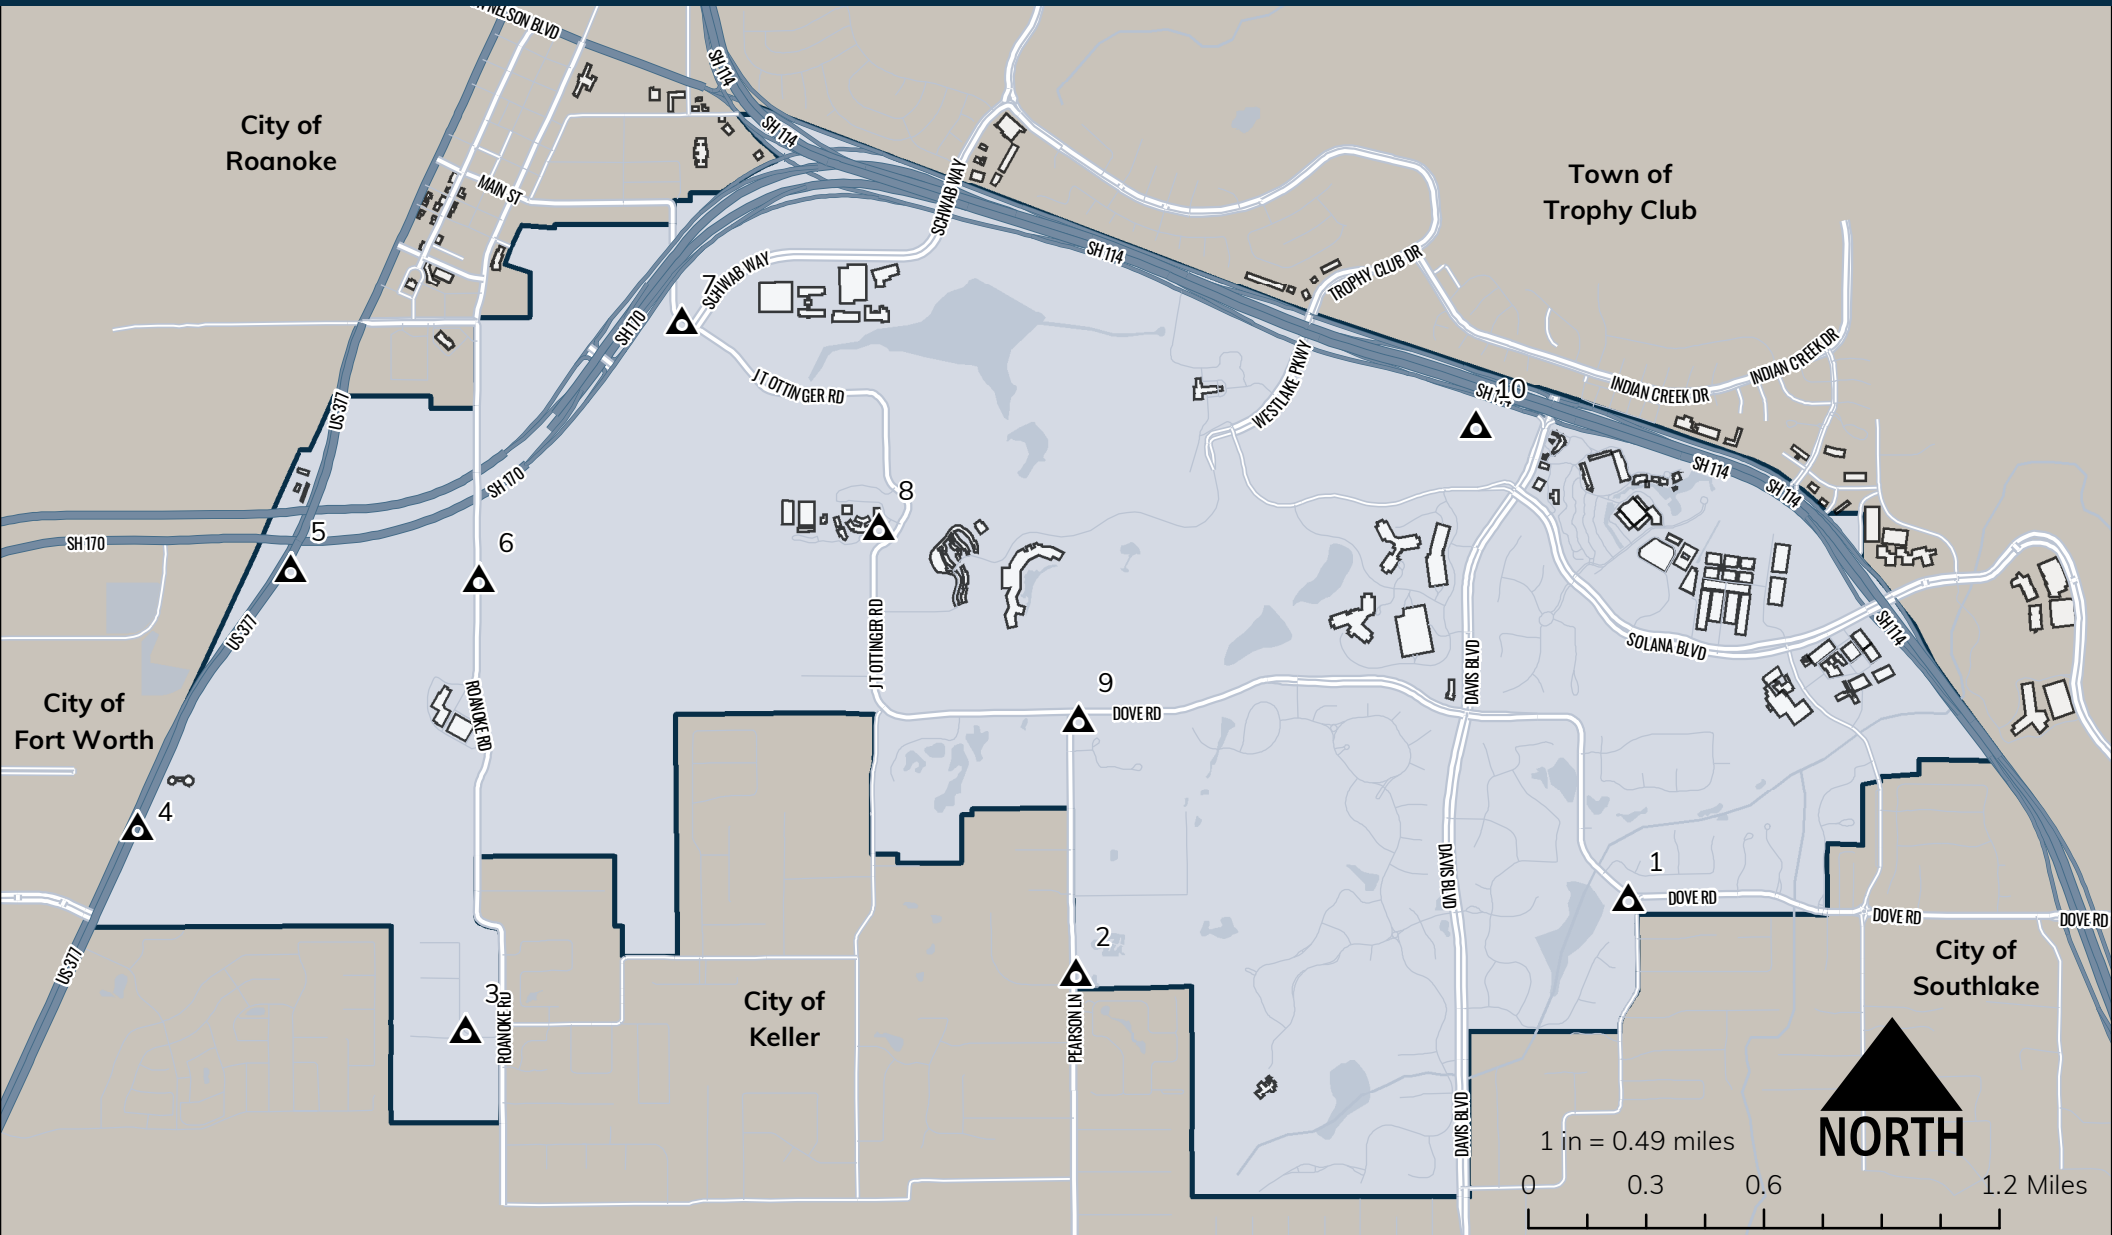

THE TOWN OF WESTLAKE GPS MONUMENTS

LEGEND

- Town Limits
- Monuments

THE TOWN OF
WESTLAKE
DISTINCTIVE BY DESIGN

UPDATED: MONDAY, JULY 8, 2019