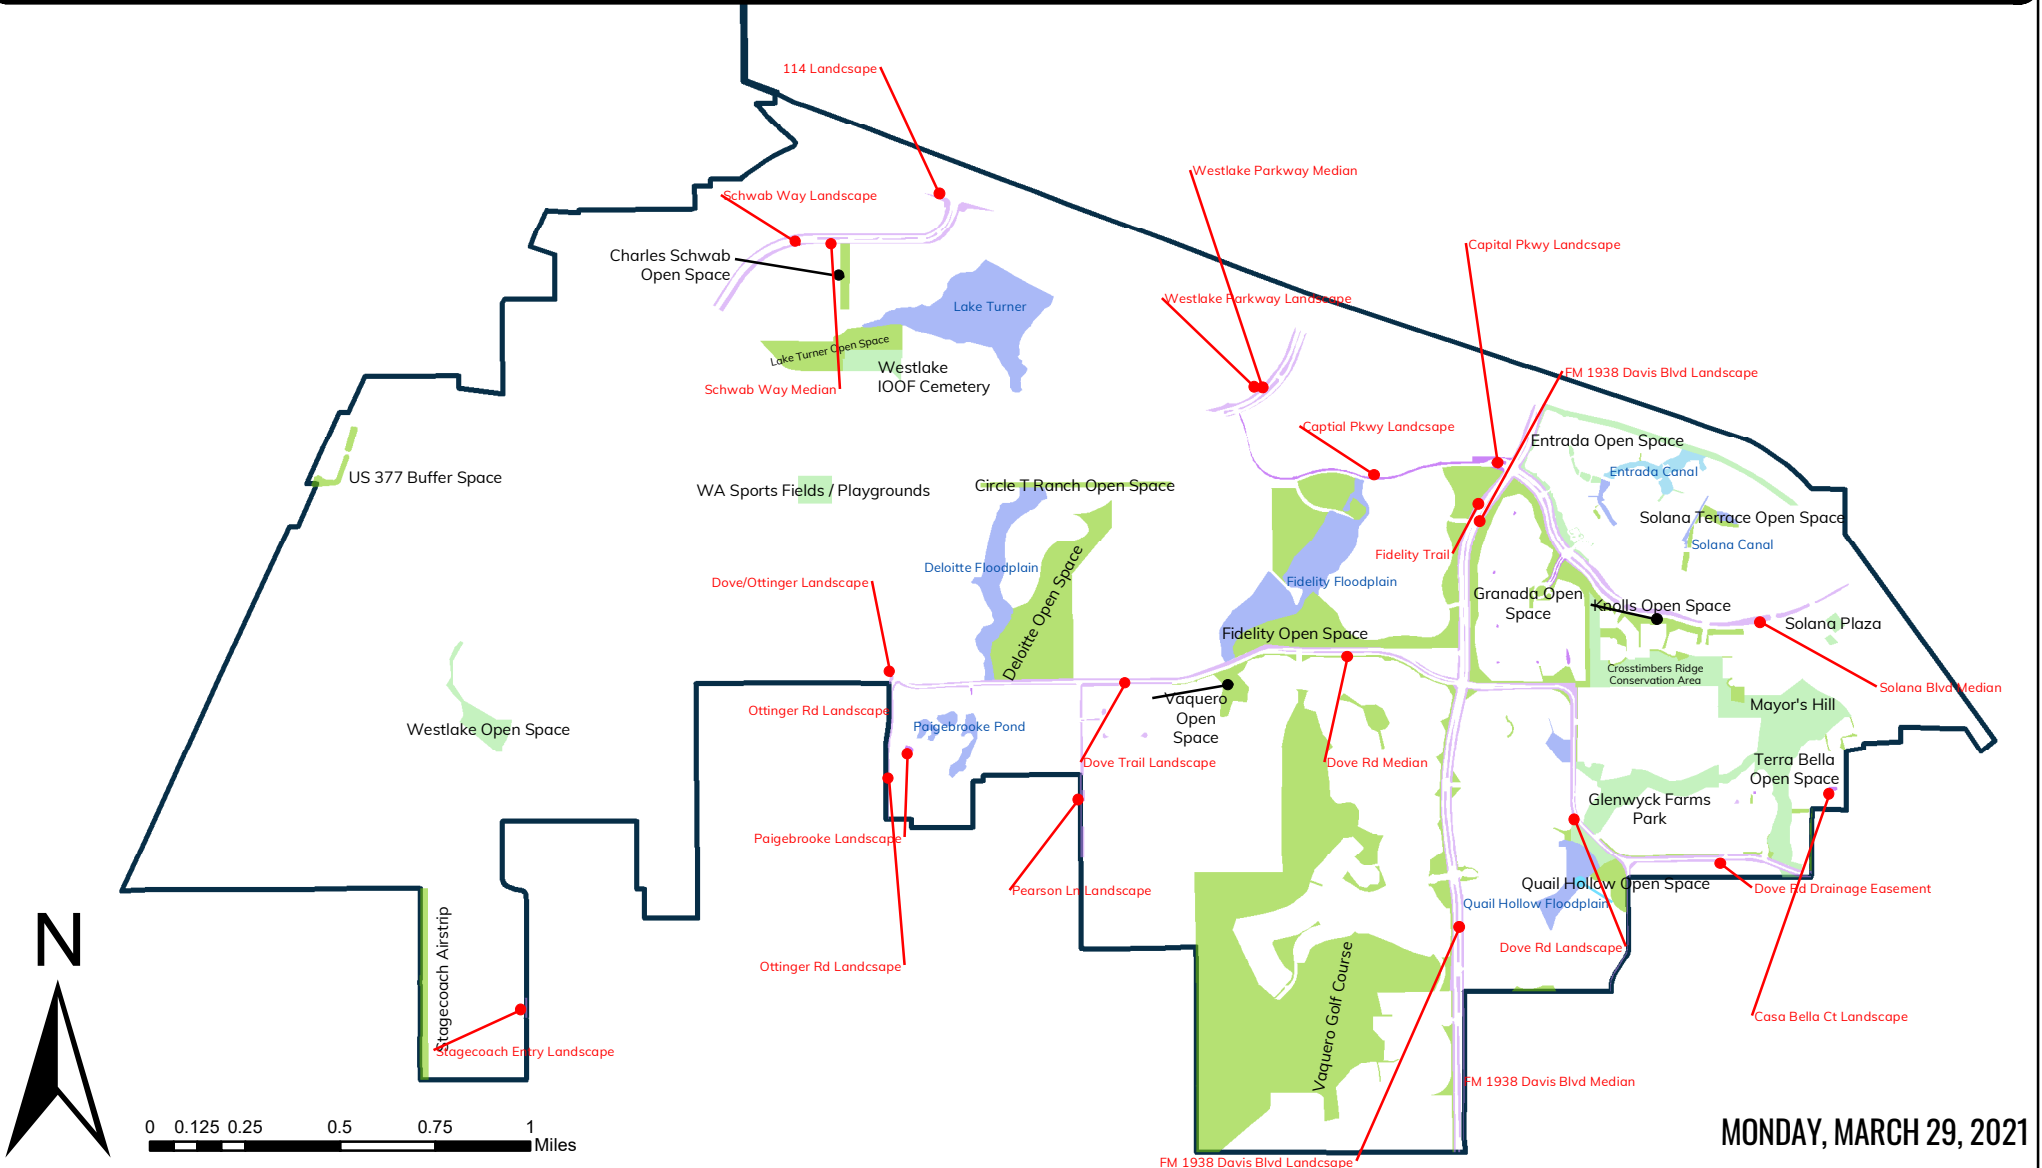

THE TOWN OF  
WESTLAKE

DISTINCTIVE BY DESIGN

# WESTLAKE OPEN SPACES

- Parks/ Open Space, Private (421 acres)
- ROW-Landscape, Private (5 acres)
- Water Feature, Private (103 acres)
- Parks/ Open Space, Public (104 acres)
- ROW-Landscape, Public (57 acres)
- Water Feature, Public (5 acres)

0 0.125 0.25 0.5 0.75 1 Miles

MONDAY, MARCH 29, 2021